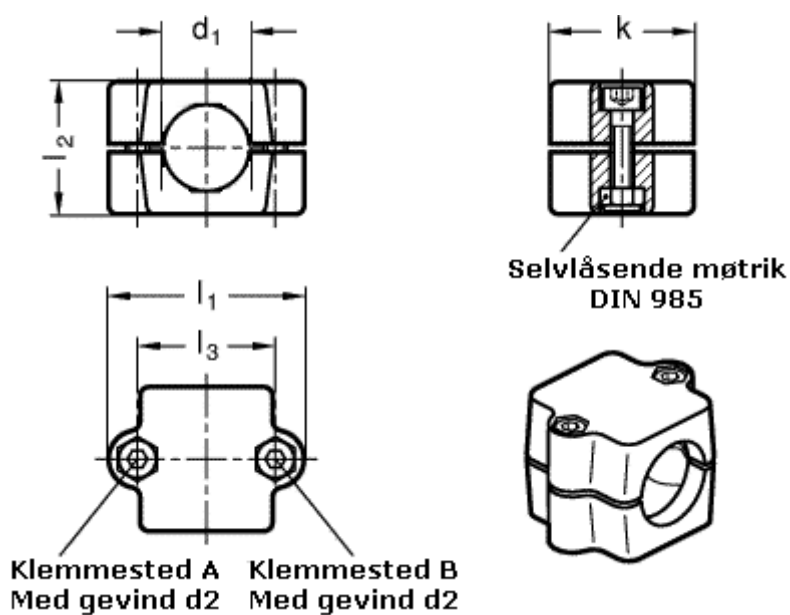

Article number: 20241B50222SW  
Description: E+G Tube connector  
GN 241-B50-22-SW

## Measures

d1 = 50  
d2 = M10  
k = 76  
l1 = 98  
l2 = 70  
l3 = 73